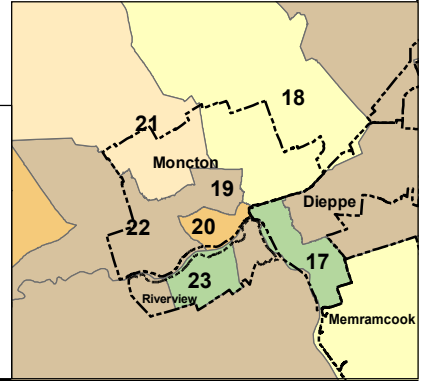

ELECTORAL DISTRICTS OF NEW BRUNSWICK

CIRCONSCRIPTIONS ÉLECTORALES DU NOUVEAU-BRUNSWICK

Fredericton

- 40-Fredericton South
Fredricton-Sud
David Coon (PVNBGP)
- 41-Fredericton North
Fredericton-Nord
Stephen Horsman (L)
- 43-Fredericton West-Hanwell
Fredericton-Ouest-Hanwell
Dominic Cardy (PC)

Moncton

- 17-Dieppe
Roger Melanson (L)
- 18-Moncton East-Moncton-Est
Monique LeBlanc (L)
- 19-Moncton Centre-Moncton-Centre
Robert McKee (L)
- 20-Moncton South-Moncton-Sud
Cathy Rogers (L)
- 21-Moncton Northwest-Moncton-Nord-Ouest
Ernie Steeves (PC)
- 22-Moncton Southwest-Moncton-Sud-Ouest
Sherry Wilson (PC)
- 23-Riverview
Bruce Fitch (PC)