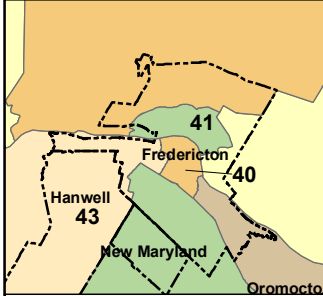

ELECTORAL DISTRICTS OF NEW BRUNSWICK

CIRCONSCRIPTIONS ÉLECTORALES DU NOUVEAU-BRUNSWICK

Fredericton

- 40-Fredericton South
Fredricton-Sud
David Coon (PVNBGP)
- 41-Fredericton North
Fredericton-Nord
Stephen Horsman (L)
- 43-Fredericton West-Hanwell
Fredericton-Ouest-Hanwell
Dominic Cardy (PC)