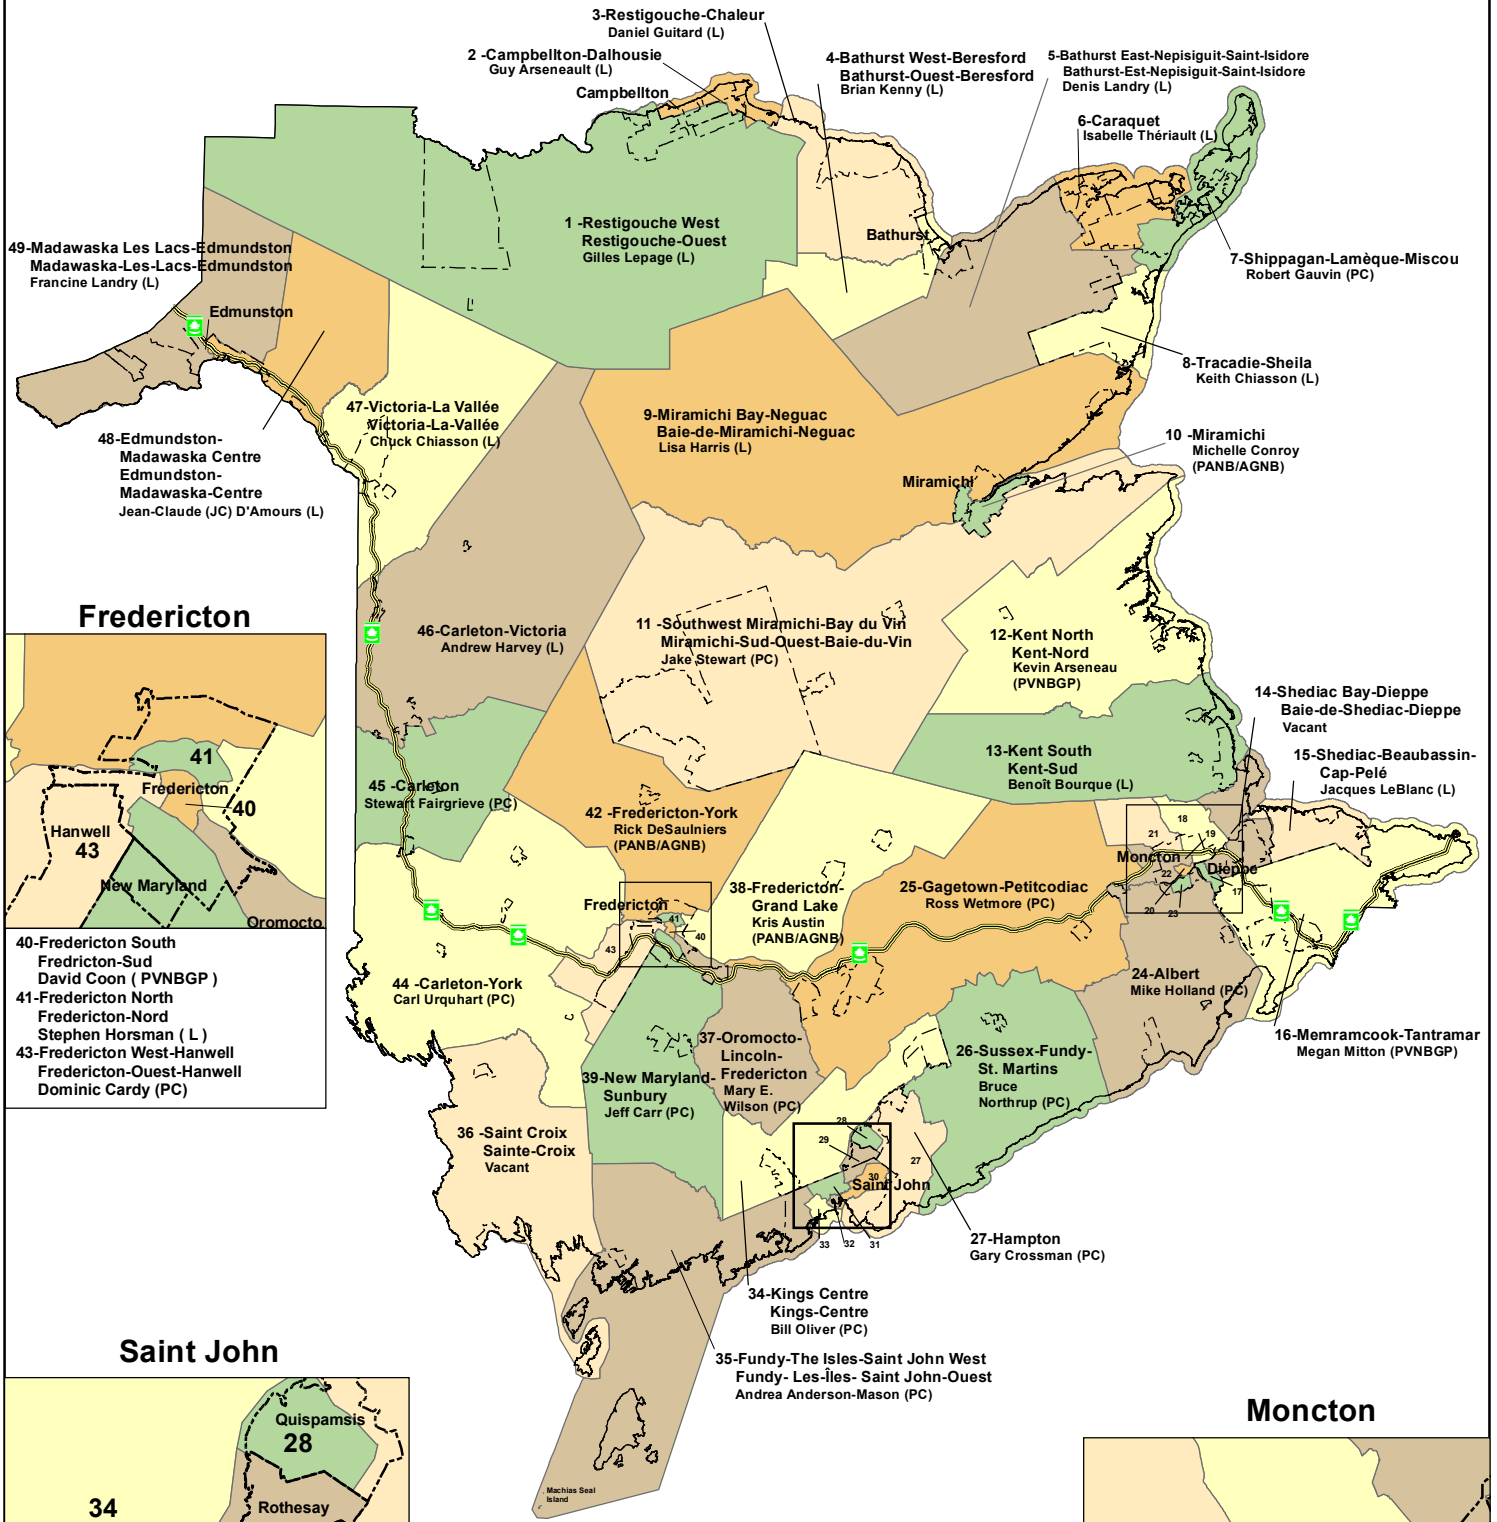

ELECTORAL DISTRICTS OF NEW BRUNSWICK

CIRCONSCRIPTIONS ÉLECTORALES DU NOUVEAU-BRUNSWICK

Fredericton

- 40-Fredericton South
Fredricton-Sud
David Coon (PVNBGP)
- 41-Fredericton North
Fredericton-Nord
Stephen Horsman (L)
- 43-Fredericton West-Hanwell
Fredericton-Ouest-Hanwell
Dominic Cardy (PC)

Saint John

- 28-Quispamsis
Blaine Higgs (PC)
- 29-Rothesay
Hugh J. (Ted) Flemming (PC)
- 30-Saint John East
Saint John-Est
Trevor A. Holder (PC)
- 31-Portland-Simonds
Trevor A. Holder (PC)
- 32-Saint John Harbour
Gerry Lowe (L)
- 33-Saint John Lancaster
Dorothy Shephard (PC)

Moncton

- 17-Dieppe
Roger Melanson (L)
- 18-Moncton East-Moncton-Est
Monique LeBlanc (L)
- 19-Moncton Centre-Moncton-Centre
Robert McKee (L)
- 20-Moncton South-Moncton-Sud
Cathy Rogers (L)
- 21-Moncton Northwest-Moncton-Nord-Ouest
Ernie Steeves (PC)
- 22-Moncton Southwest-Moncton-Sud-Ouest
Sherry Wilson (PC)
- 23-Riverview
Bruce Fitch (PC)