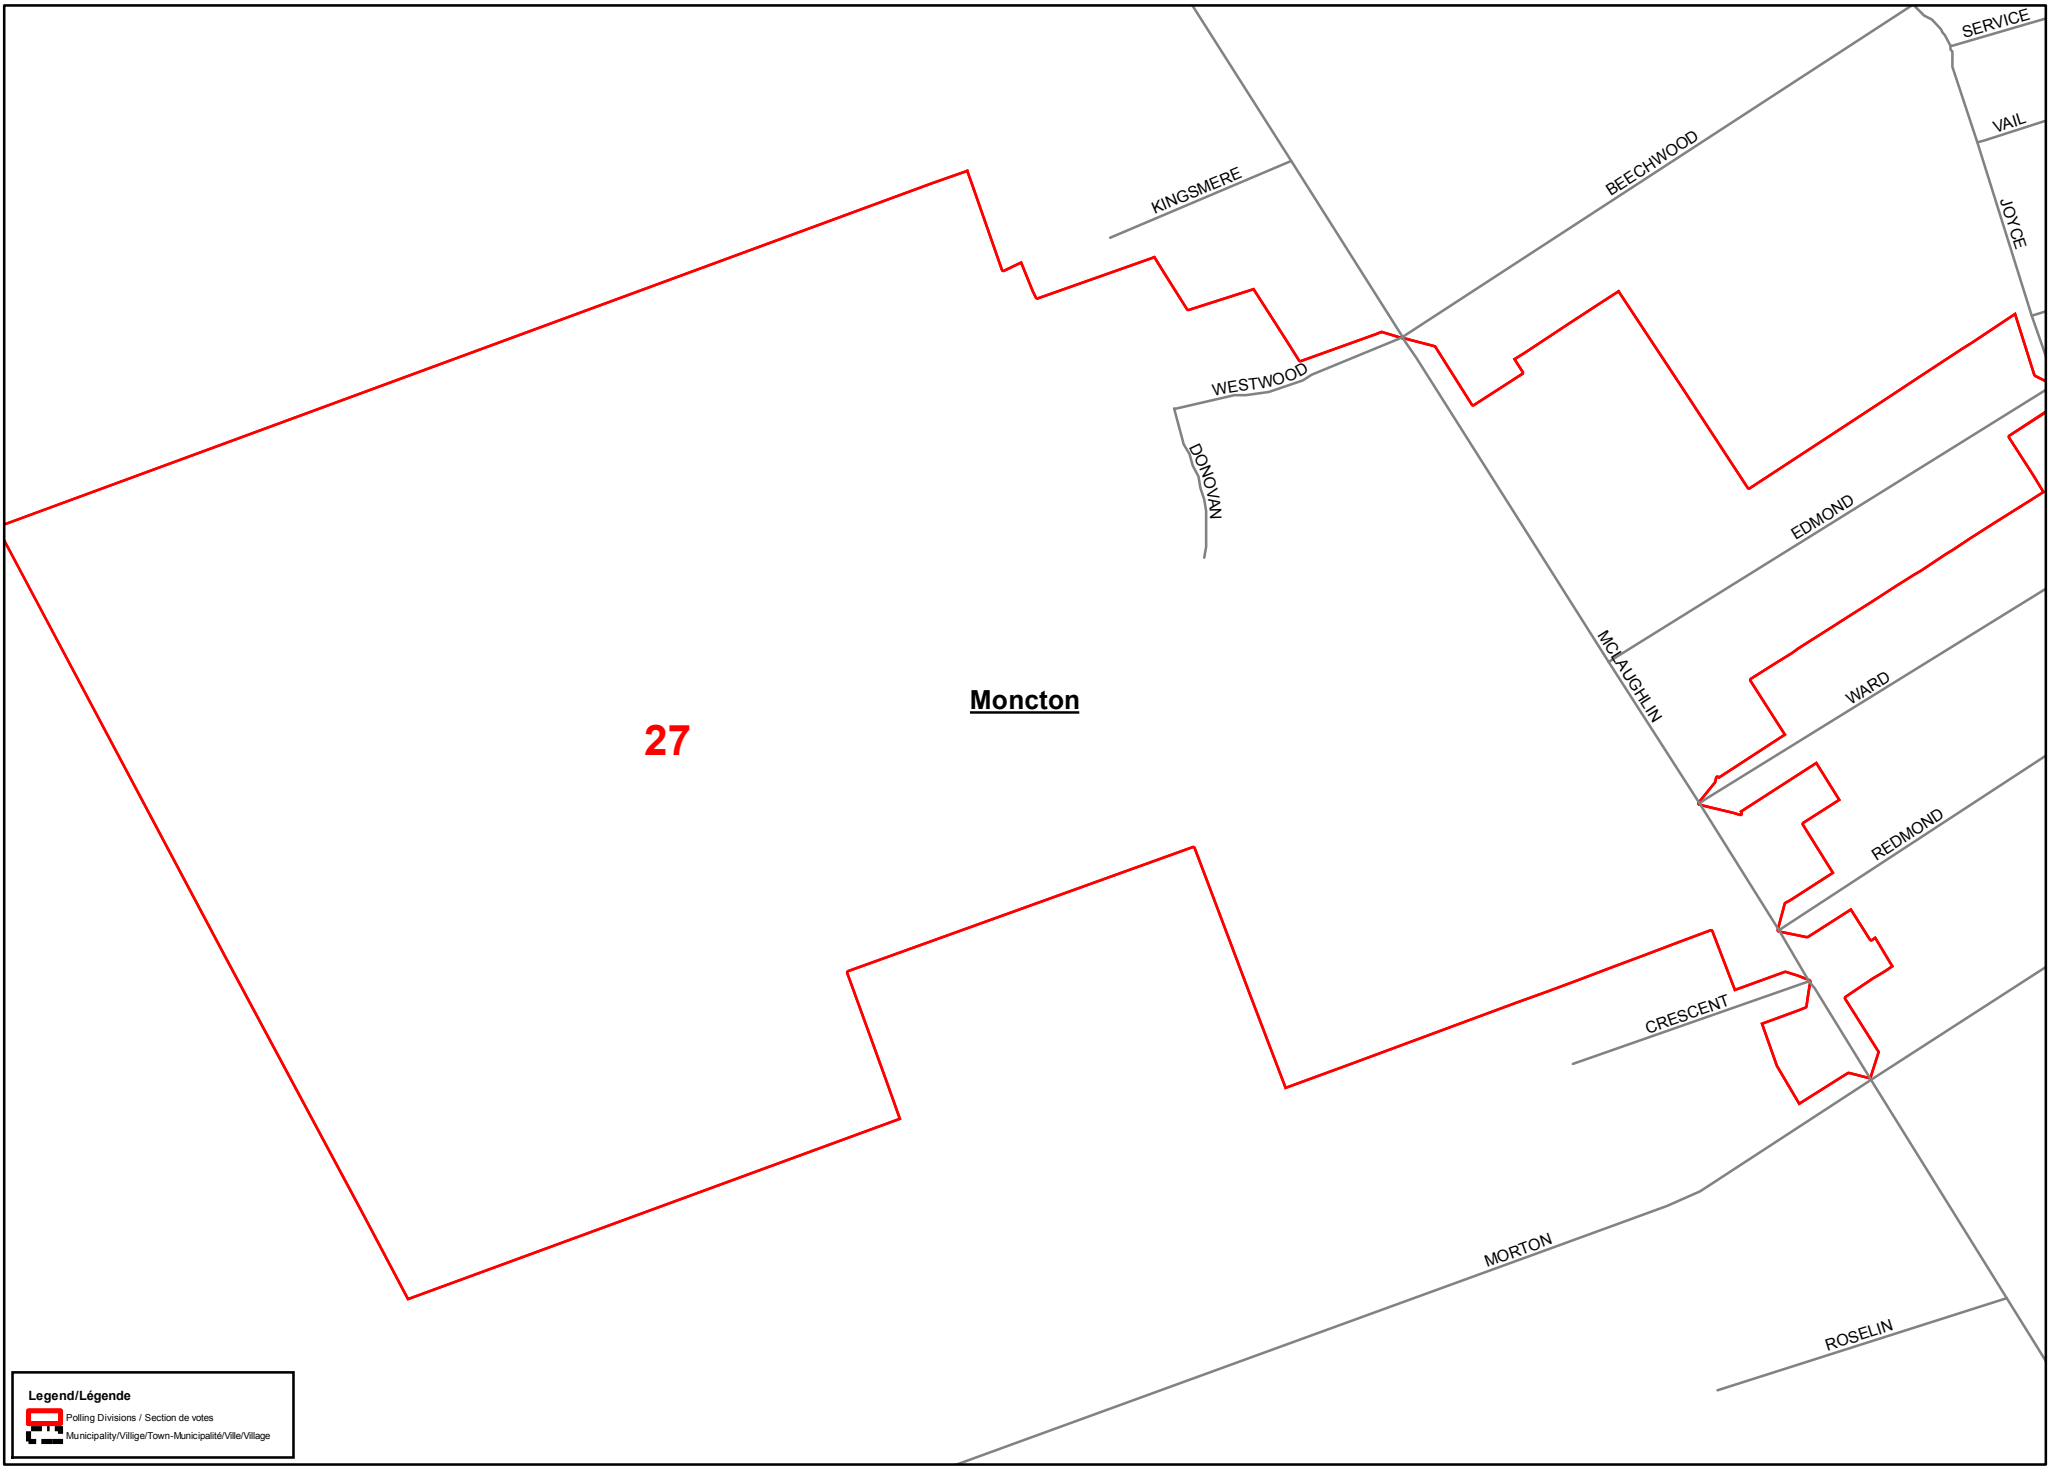

Legend/Légende
Polling Divisions / Section de votes
Municipality/Village/Town-Municipalité/Ville/Village

Date: June/20/2018
Date: 20/Juin/2018

Elections New Brunswick
Élections Nouvelle-Brunswick

Polling Division
Section de vote   **27**

19-Moncton Centre
Moncton-Centre