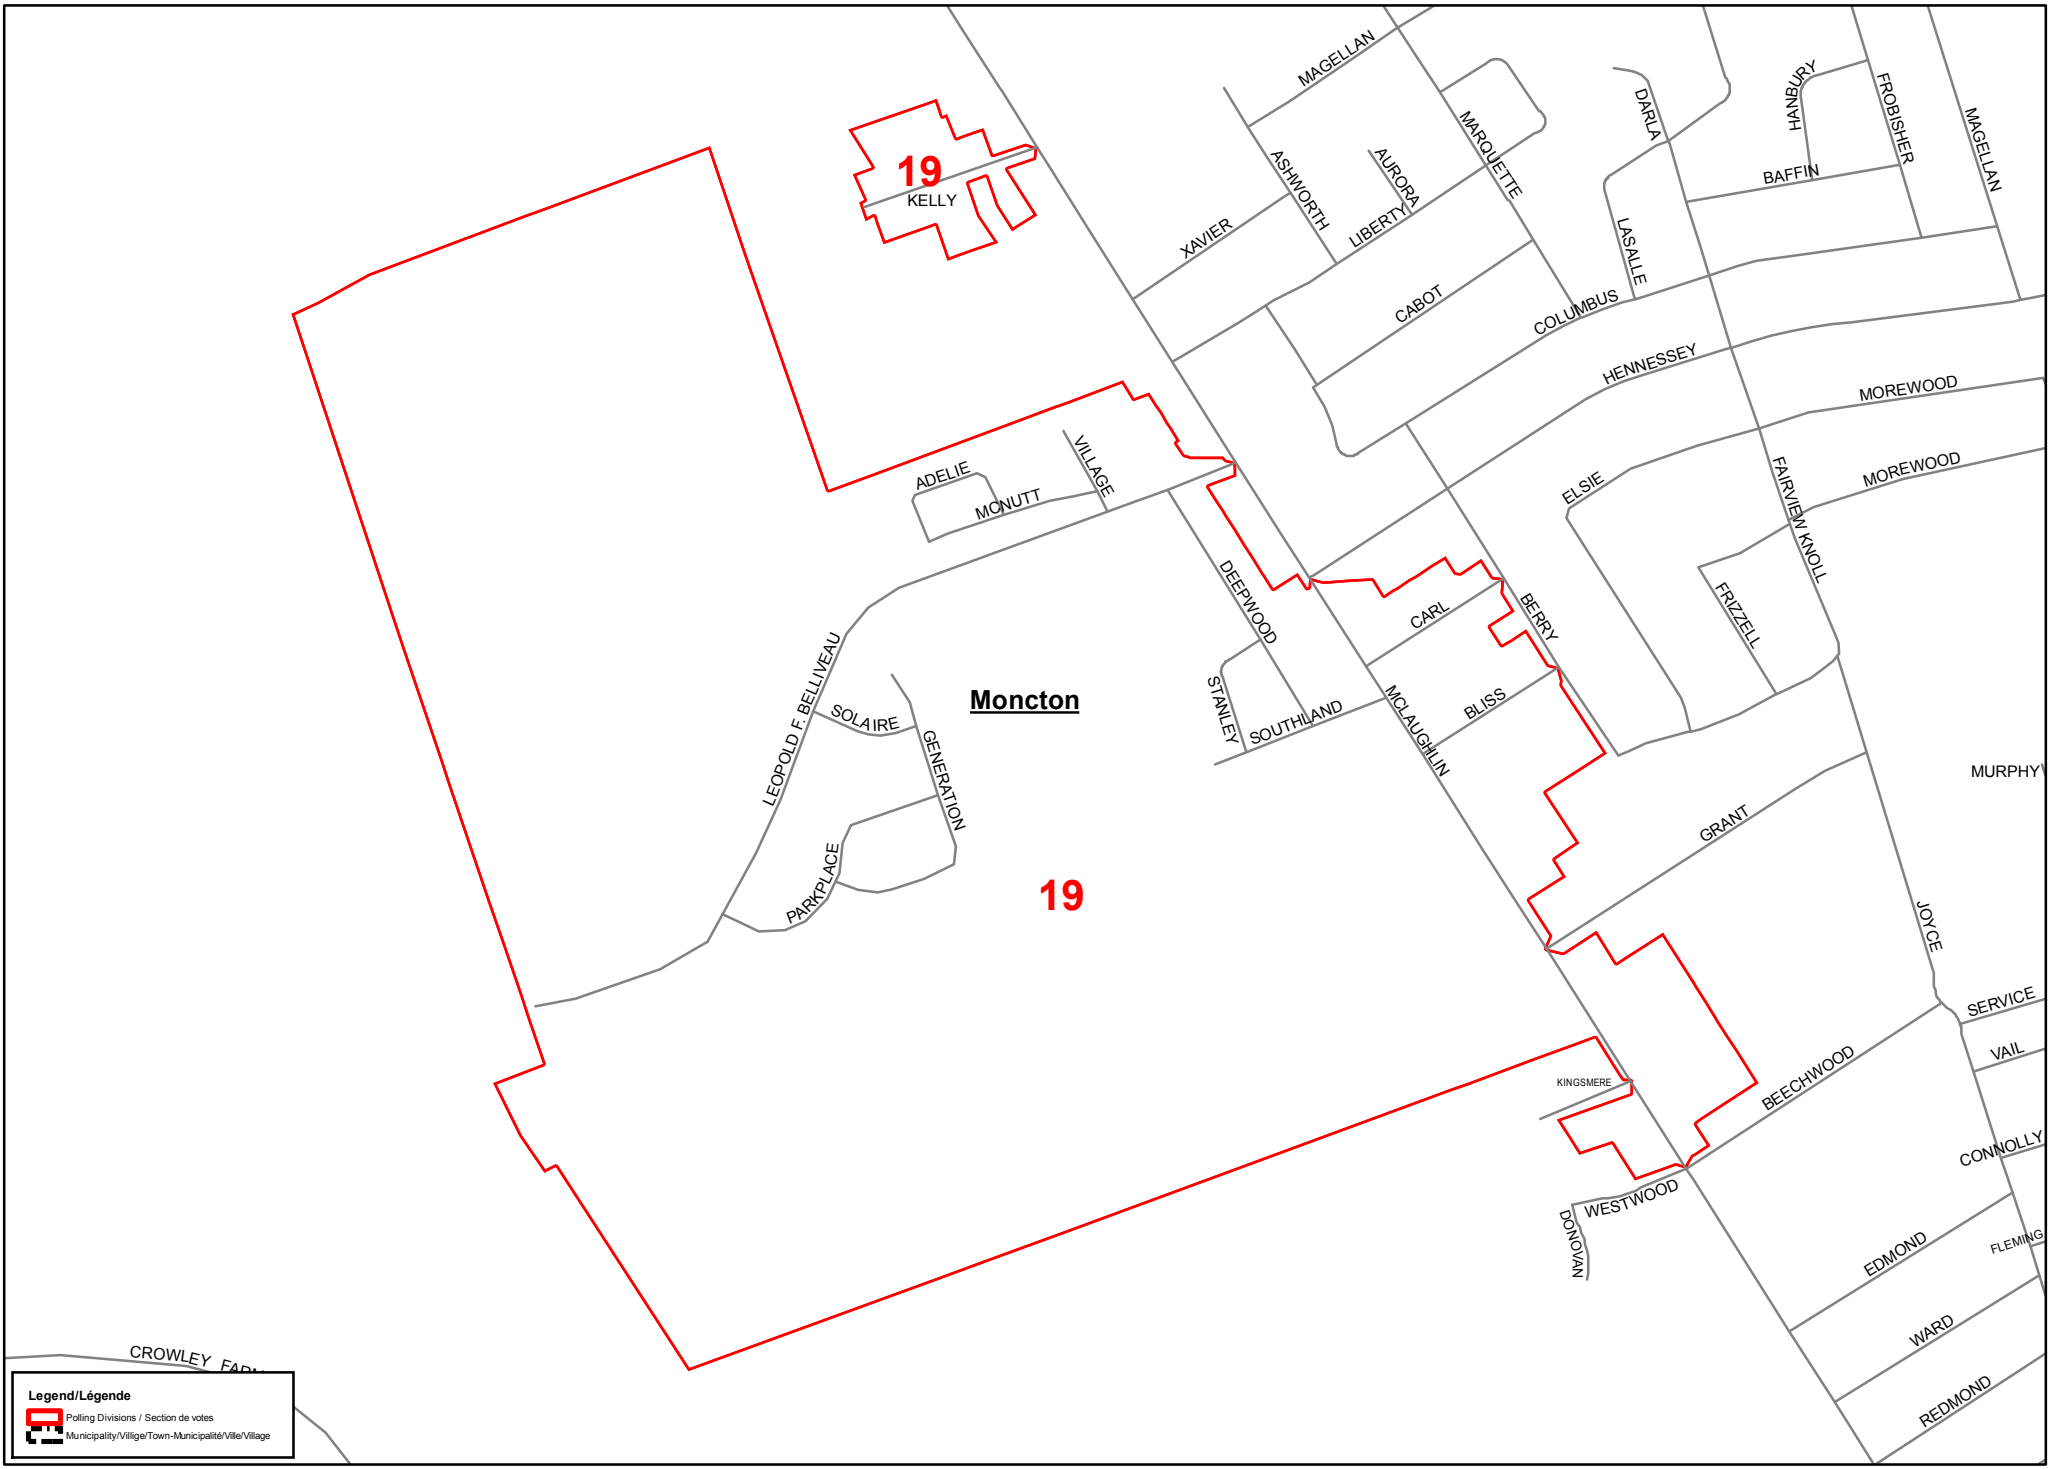

Legend / Légende

- Polling Divisions / Section de votes
- Municipality / Village / Town - Municipalité / Ville / Village