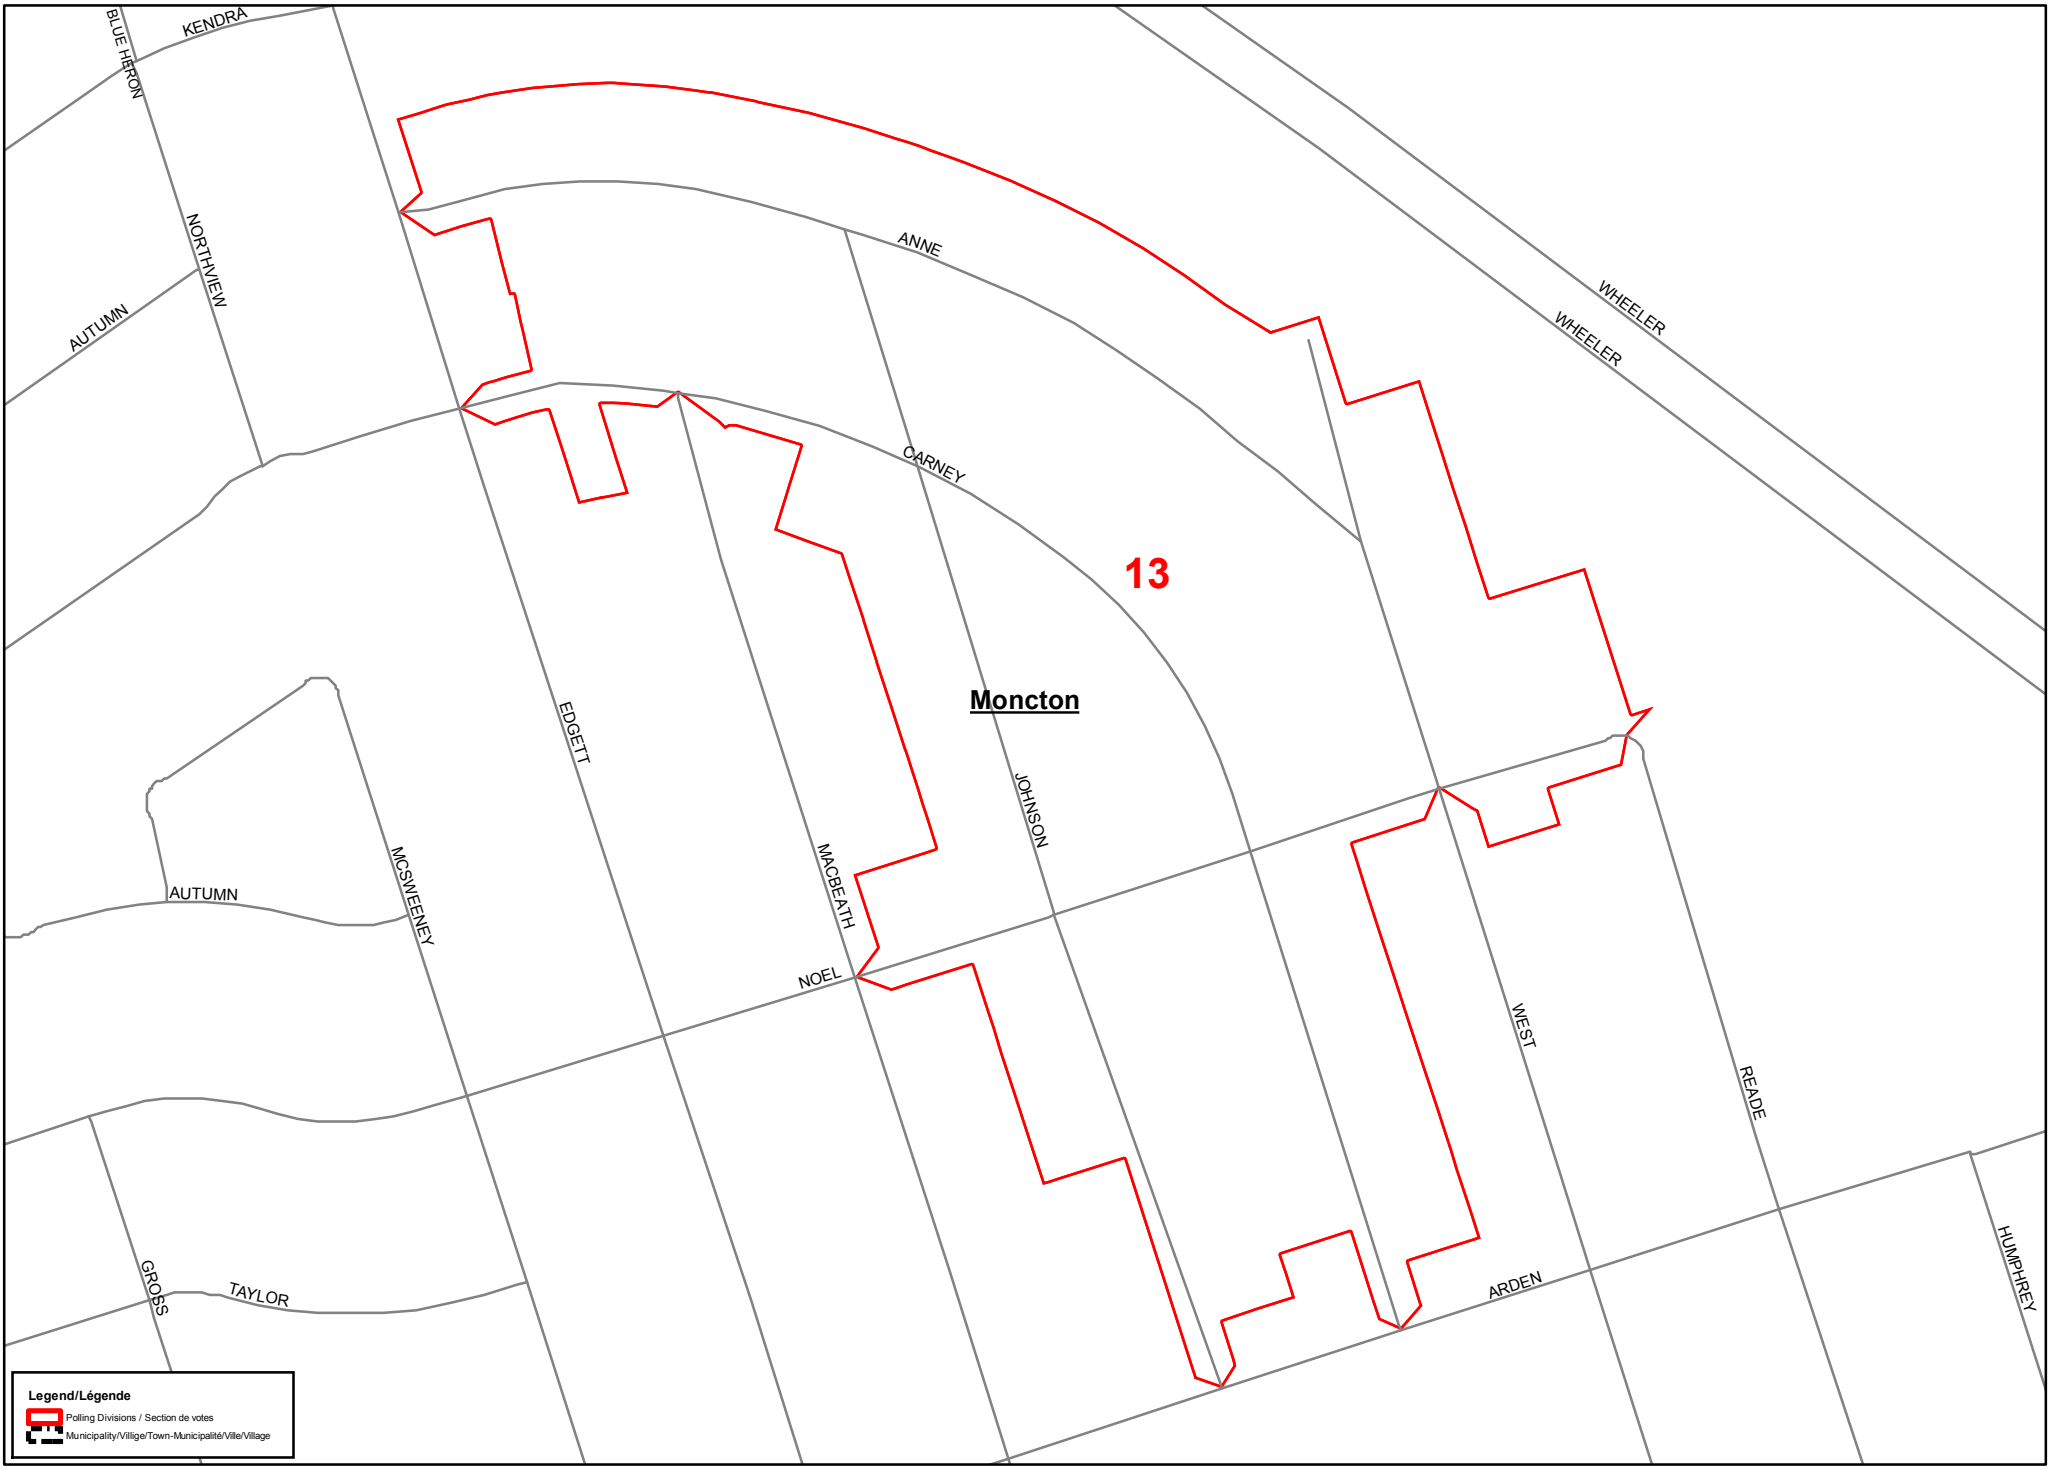

Legend/Légende
Polling Divisions / Section de votes
Municipality/Village/Town-Municipalité/Ville/Village

Date: June/20/2018
Date: 20/Juin/2018

Elections New Brunswick
Élections Nouvelle-Brunswick

Polling Division
Section de vote **13**

19-Moncton Centre
Moncton-Centre