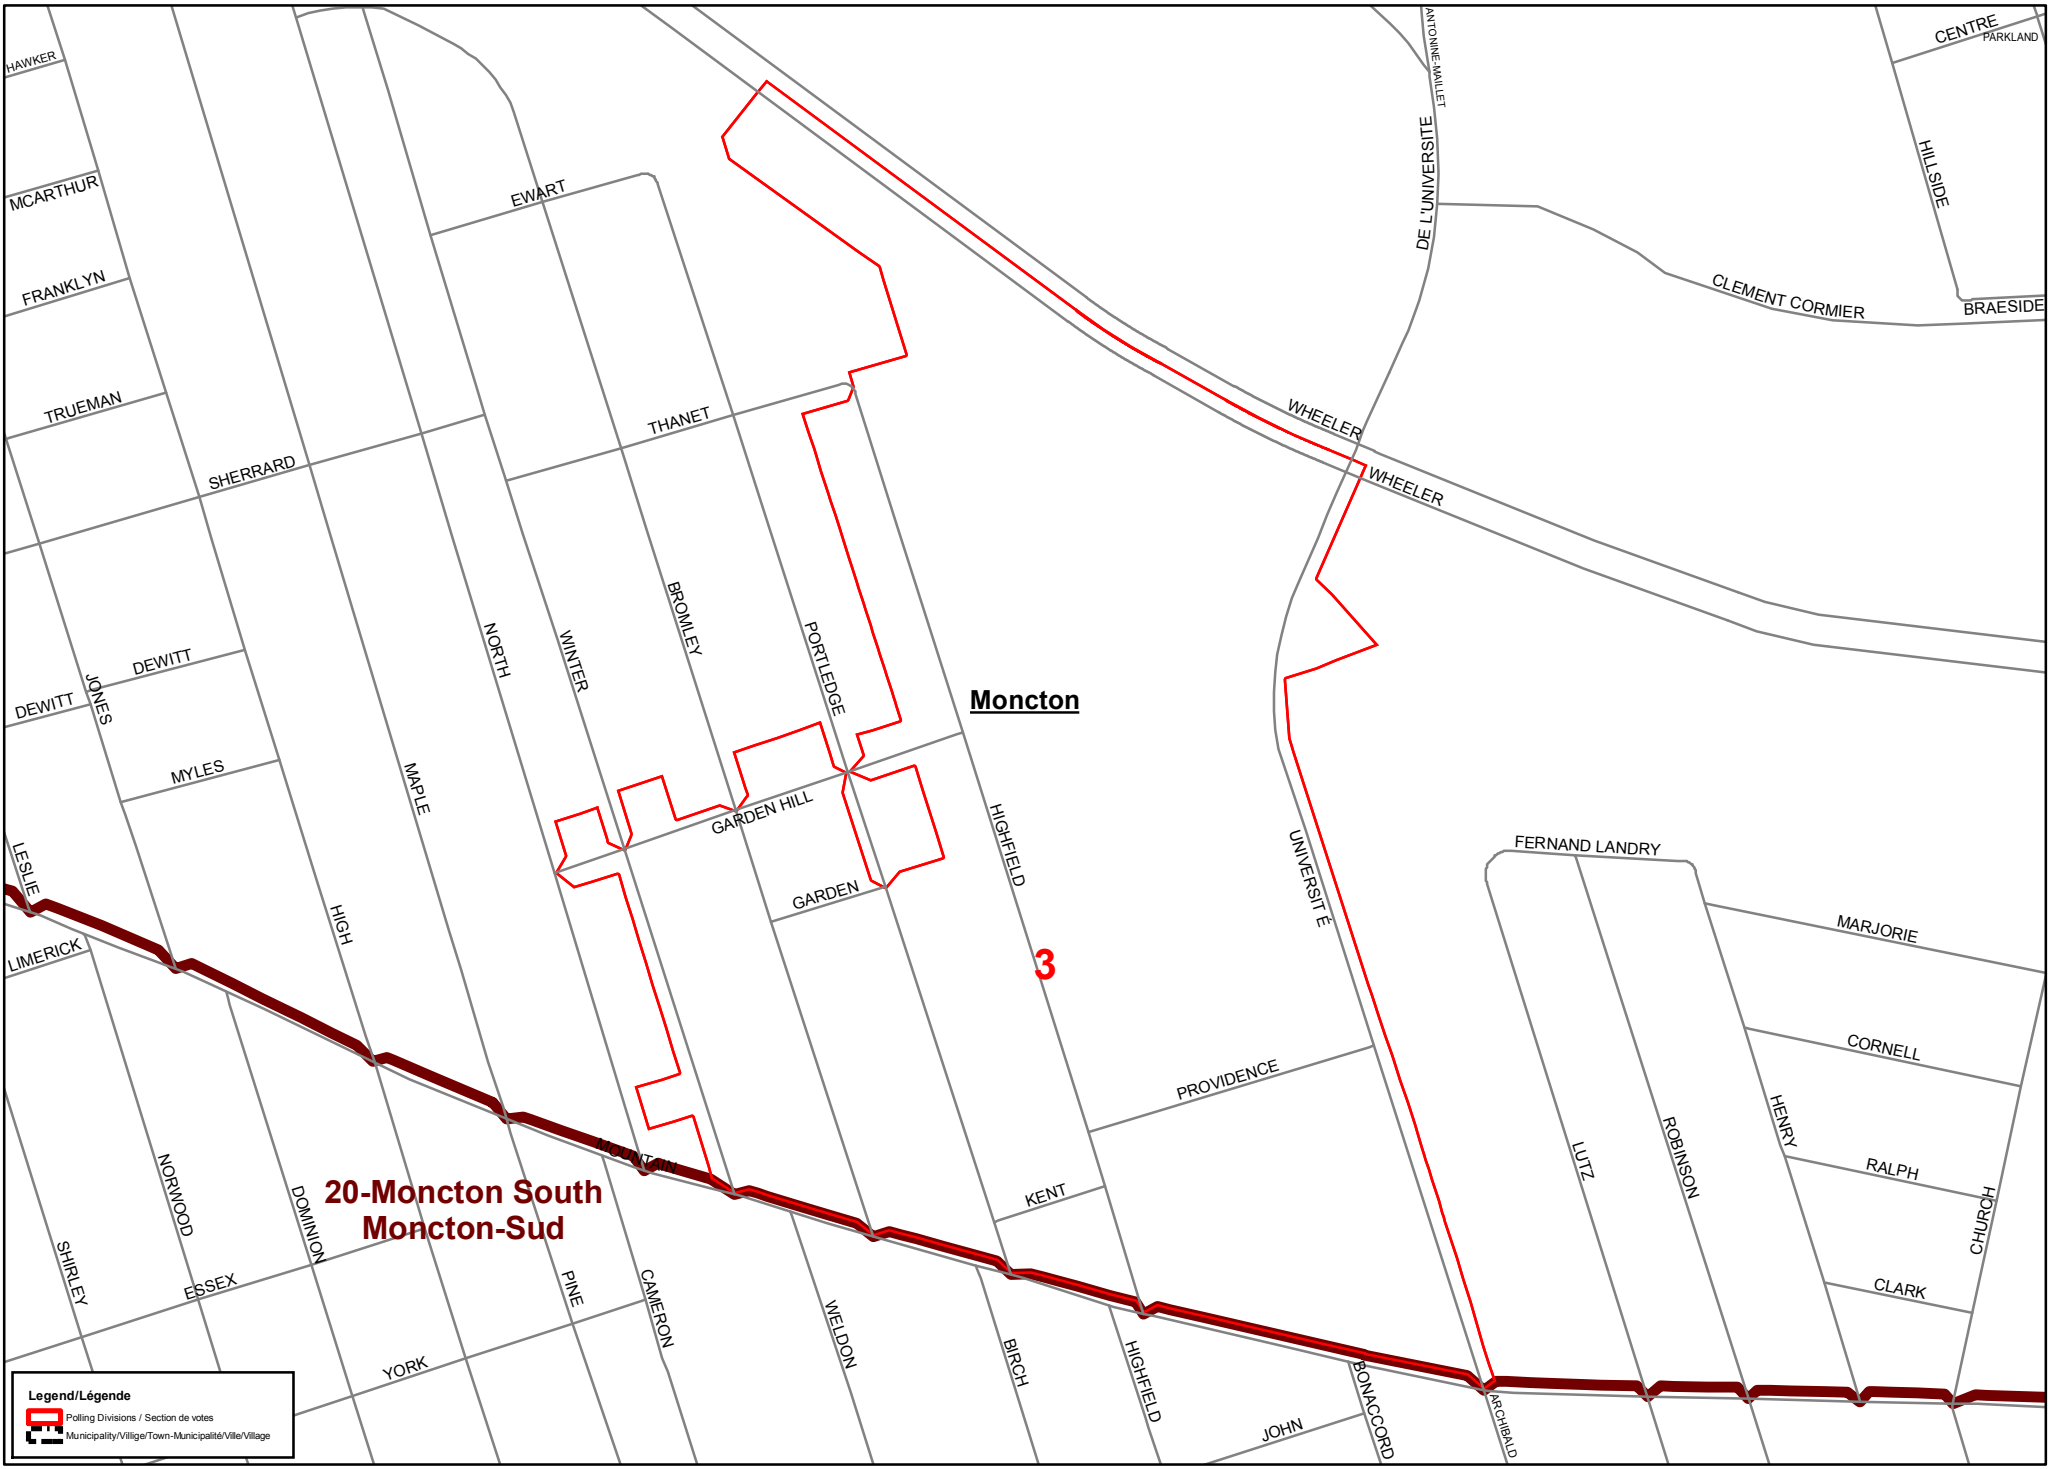

Moncton

**20-Moncton South
Moncton-Sud**

3

Legend/Légende
Polling Divisions / Section de votes
Municipality/Village/Town-Municipalité/Ville/Village