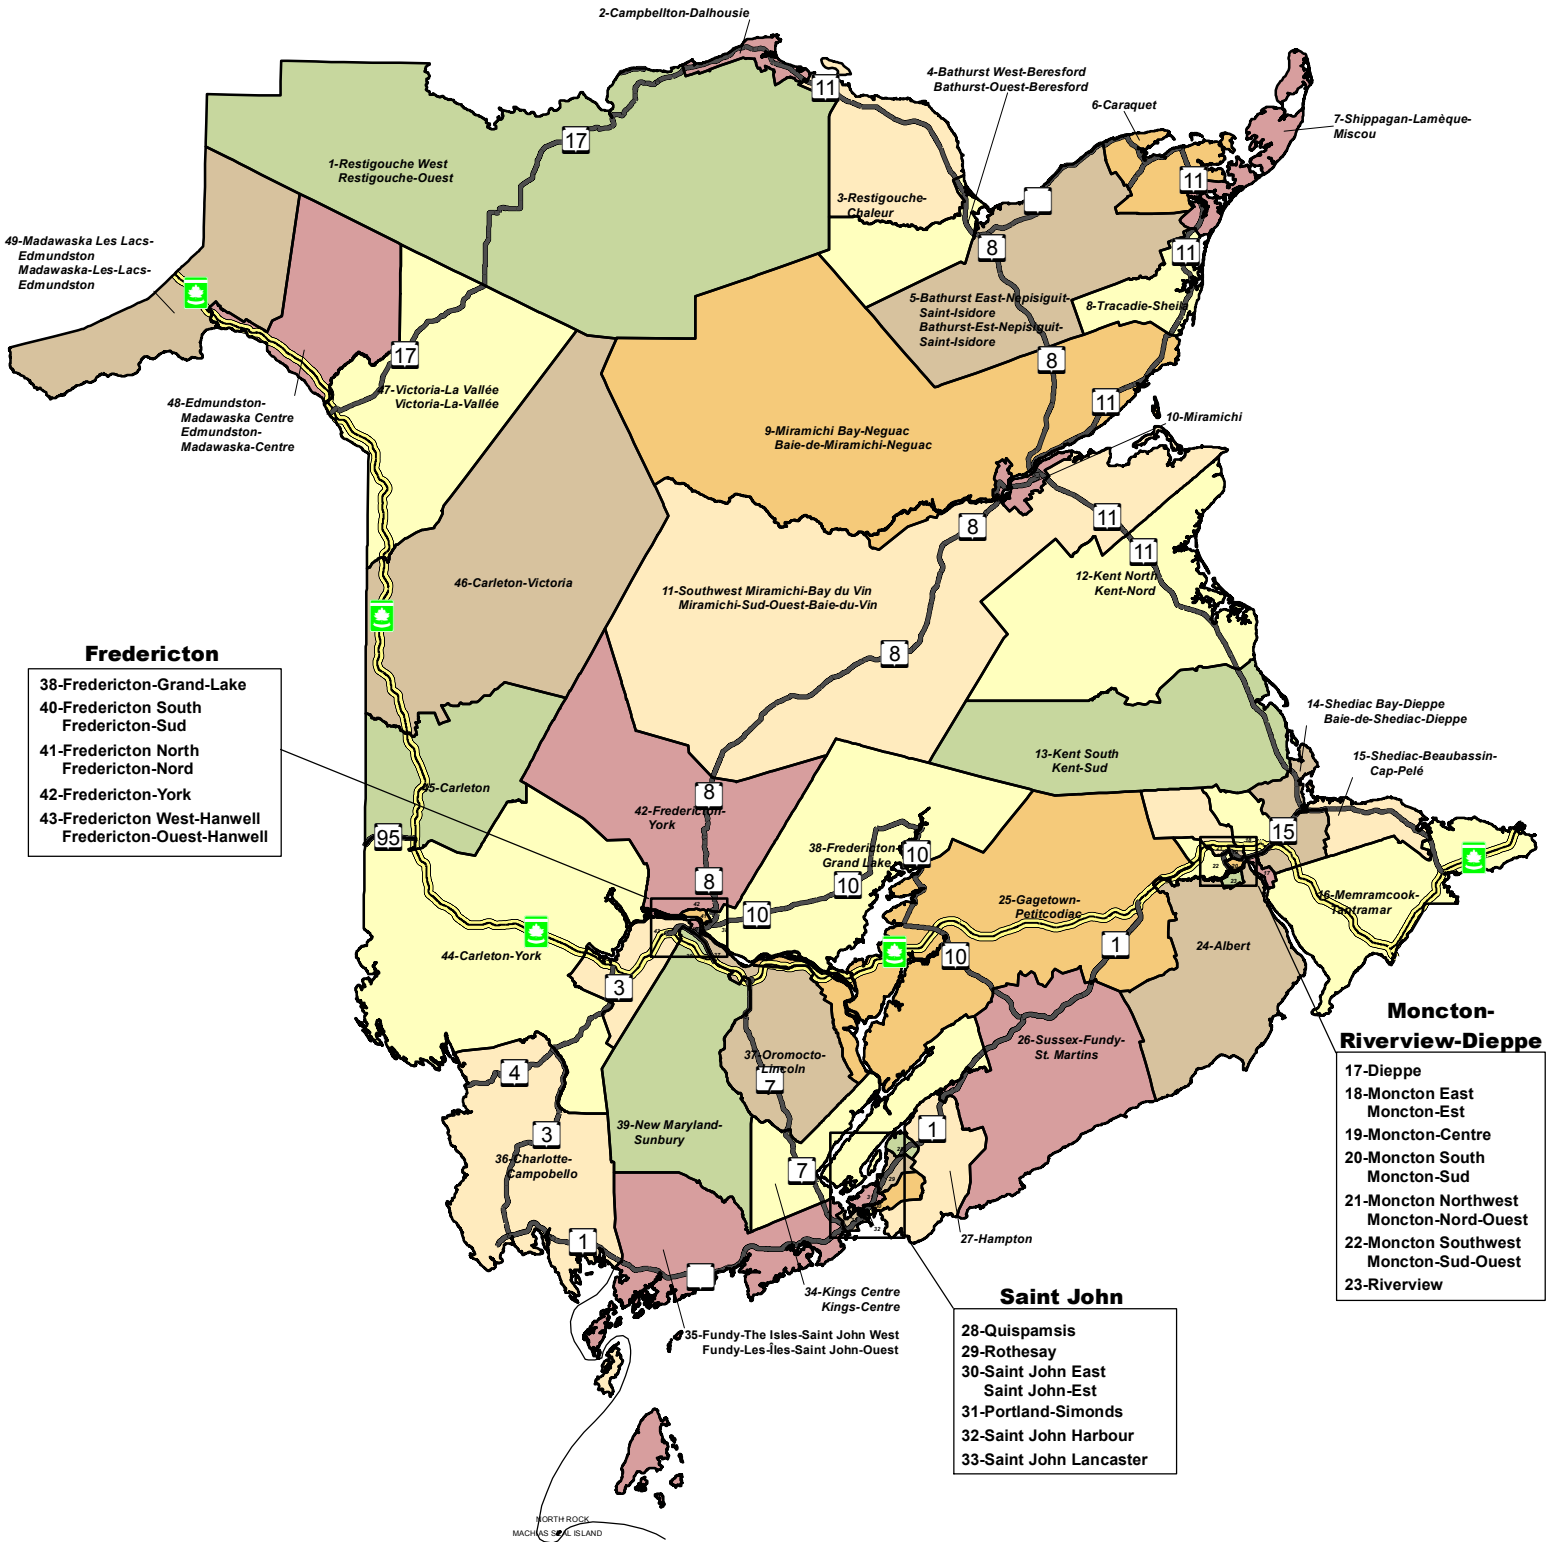

PROVINCIAL ELECTORAL DISTRICTS 2014

CIRCONSCRIPTIONS ÉLECTORALES PROVINCIALES 2014

- Fredericton**
- 38-Fredericton-Grand-Lake
 - 40-Fredericton South
Fredericton-Sud
 - 41-Fredericton North
Fredericton-Nord
 - 42-Fredericton-York
 - 43-Fredericton West-Hanwell
Fredericton-Ouest-Hanwell

- Moncton-
Riverview-Dieppe**
- 17-Dieppe
 - 18-Moncton East
Moncton-Est
 - 19-Moncton-Centre
 - 20-Moncton South
Moncton-Sud
 - 21-Moncton Northwest
Moncton-Nord-Ouest
 - 22-Moncton Southwest
Moncton-Sud-Ouest
 - 23-Riverview

- Saint John**
- 28-Quispamsis
 - 29-Rothesay
 - 30-Saint John East
Saint John-Est
 - 31-Portland-Simonds
 - 32-Saint John Harbour
 - 33-Saint John Lancaster

NORTH ROCK
MACHIAS ISLAND